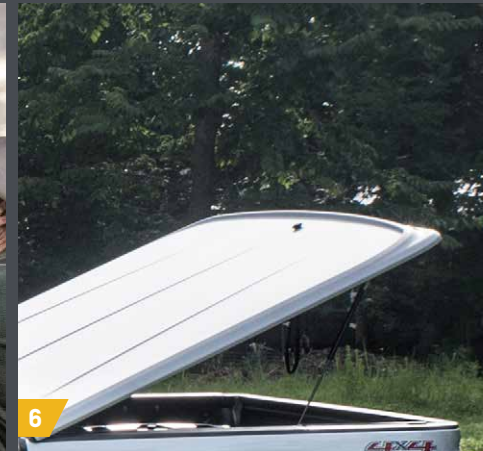

6
ONE-PIECE PAINTED HARD COVER
BY UNDERCOVER™⁵ **A**